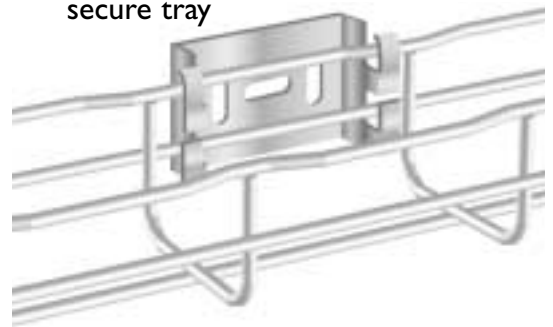

C 50 Wall Mount Attachment

- Attaches 2" tray to wall.
- No screws required for tray attachment. Just crimp to connect.
- Corrosion resistant pre-galvanized finish
- Attaches boxes to tray for connections and conduit dropouts.

Bend tabs to secure tray

Part #	Description	lb.	Pk. qty.	Safety load
C 50	Wall Mount Attachment	0.2	1	76

CABLOFIL INC.

INNOVATORS IN CABLE MANAGEMENT

tel 314-588-8608
800-658-4641
fax 314-588-8611
www.cablofil.com