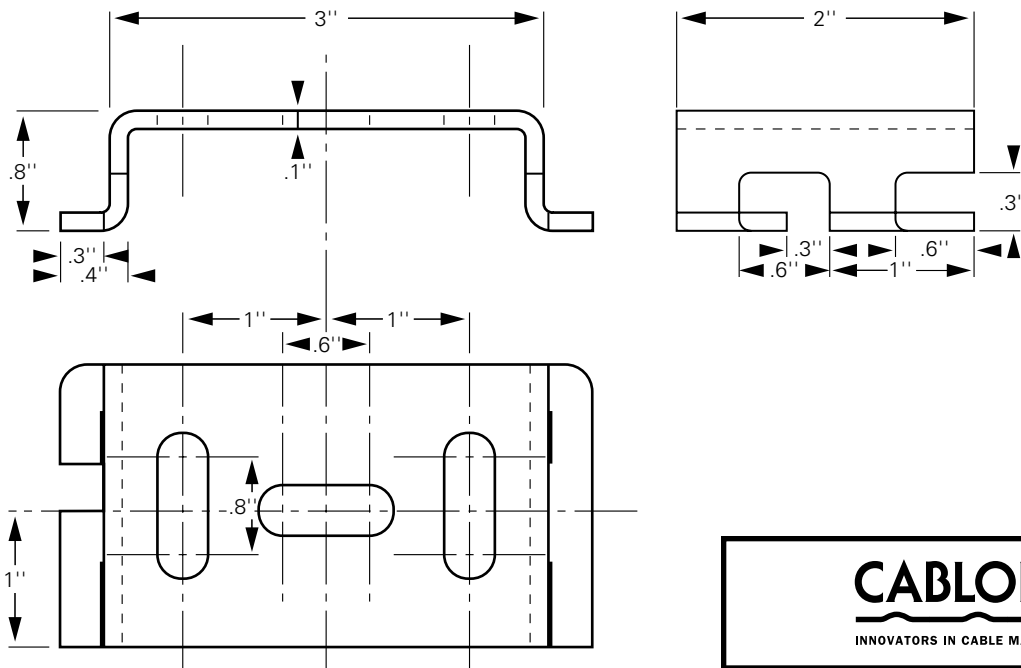

C 50 Wall Mount Attachment

- Attaches 2" tray to wall.
- No screws required for tray attachment. Just crimp to connect.
- Corrosion resistant pre-galvanized finish
- Attaches boxes to tray for connections and conduit dropouts.

Bend tabs to secure tray

Part #	Description	lb.	Pk. qty.	Safety load
C 50	Wall Mount Attachment	0.2	1	76

CABLOFIL INC.

INNOVATORS IN CABLE MANAGEMENT

tel 314-588-8608
800-658-4641
fax 314-588-8611
www.cablofil.com