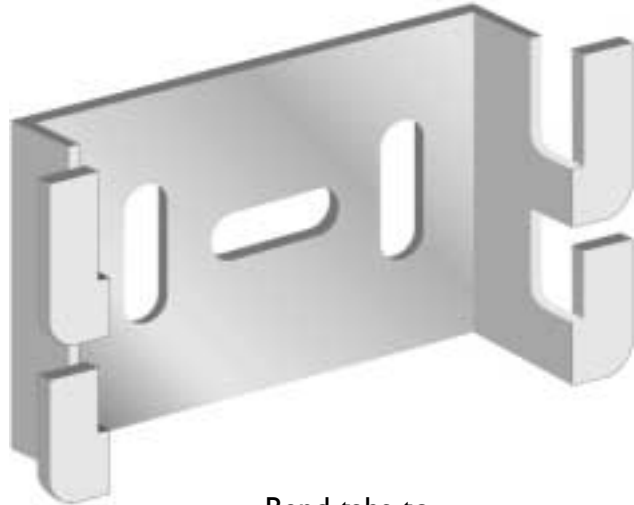

C 50 Wall Mount Attachment

- Attaches 2" tray to wall.
- No screws required for tray attachment. Just crimp to connect.
- Corrosion resistant pre-galvanized finish
- Attaches boxes to tray for connections and conduit dropouts.

Bend tabs to secure tray

Part #	Description	lb.	Pk. qty.	Safety load
C 50	Wall Mount Attachment	0.2	1	76

CABLOFIL INC.

INNOVATORS IN CABLE MANAGEMENT

tel 314-588-8608
800-658-4641
fax 314-588-8611
www.cablofil.com