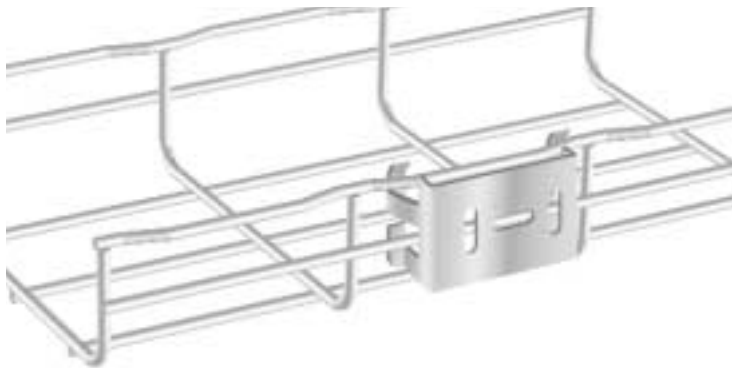

C 50 Wall Mount Attachment

- Attaches 2" tray to wall.
- No screws required for tray attachment. Just crimp to connect.
- Corrosion resistant pre-galvanized finish
- Attaches boxes to tray for connections and conduit dropouts.

Bend tabs to secure tray

Part #	Description	lb.	Pk. qty.	Safety load
C 50	Wall Mount Attachment	0.2	1	76

CABLOFIL INC.

INNOVATORS IN CABLE MANAGEMENT

tel 314-588-8608
800-658-4641
fax 314-588-8611
www.cablofil.com