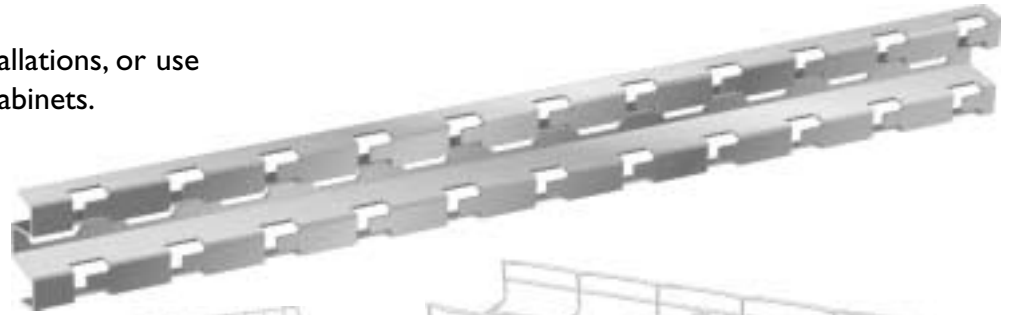

FAS Profile

- For trapeze hung installations, or use on walls, floors, and cabinets.
- Saves installation time – patented FAS style attachment holds cable tray secure without nuts and bolts.
- Corrosion resistant pre-galvanized finish.

Mount to walls for riser and horizontal cable runs.

Use on floor, racks or cabinets.

For trapeze hanging (Will accept 1/4" threaded rod only.)

Part #	Description	lb.	Pk. qty.
FAS P300	12" FAS Profile For Trapeze Hung 8" Tray	0.8	1
FAS P400	16" FAS Profile For Trapeze Hung 12" Tray	1.0	1
FAS P550	20" FAS Profile For Trapeze Hung 18" Tray	1.4	1
FAS P700	28" FAS Profile For Trapeze Hung 24" Tray	1.8	1