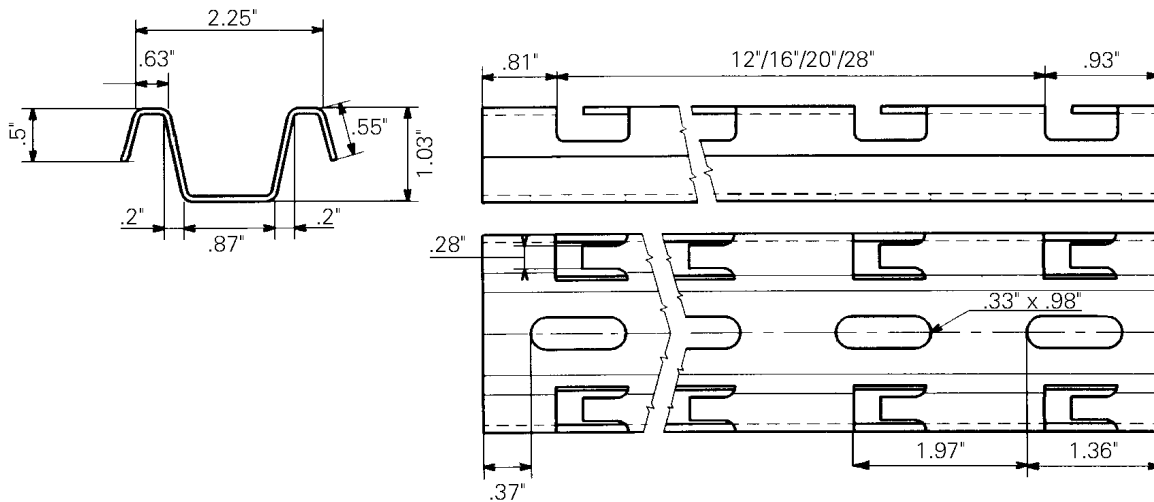

FAS Profile

- For trapeze hung installations, or use on walls, floors, and cabinets.
- Saves installation time – patented FAS style attachment holds cable tray secure without nuts and bolts.
- Corrosion resistant pre-galvanized finish.

Mount to walls for riser and horizontal cable runs.

Use on floor, racks or cabinets.

For trapeze hanging (Will accept 1/4" threaded rod only.)

Part #	Description	lb.	Pk. qty.
FAS P300	12" FAS Profile For Trapeze Hung 8" Tray	0.8	1
FAS P400	16" FAS Profile For Trapeze Hung 12" Tray	1.0	1
FAS P550	20" FAS Profile For Trapeze Hung 18" Tray	1.4	1
FAS P700	28" FAS Profile For Trapeze Hung 24" Tray	1.8	1