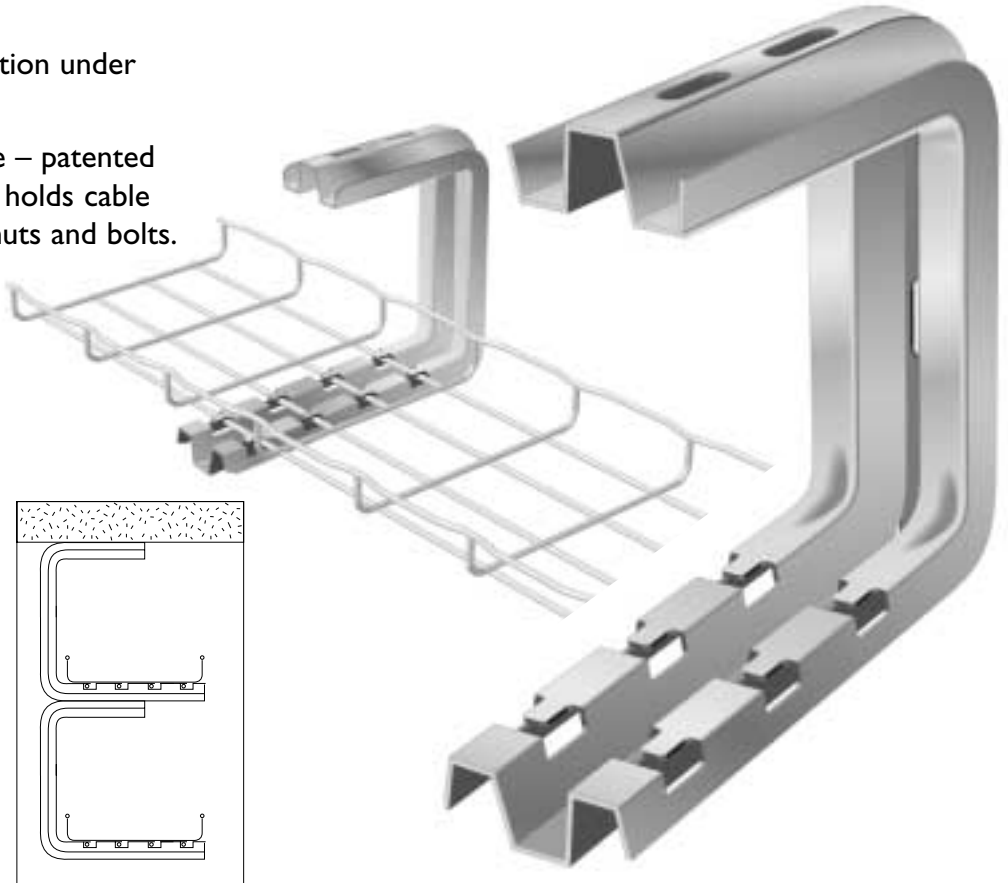

FAS C Brackets

- For cable tray installation under ceilings or overhangs.
- Saves installation time – patented FAS style attachment holds cable tray secure without nuts and bolts.
- Corrosion resistant pre-galvanized finish.
- Can be stacked for multiple levels of cable tray support.

FAS 
FAST ASSEMBLING SYSTEM

Part #	Description	lb.	Pk. qty.	Safety load/lb.
FAS C100	4" FAS C Bracket	1.4	1	259
FAS C200	8" FAS C Bracket	1.7	1	173
FAS C300	12" FAS C Bracket	1.9	1	108

CABLOFIL ^{INC.}

INNOVATORS IN CABLE MANAGEMENT