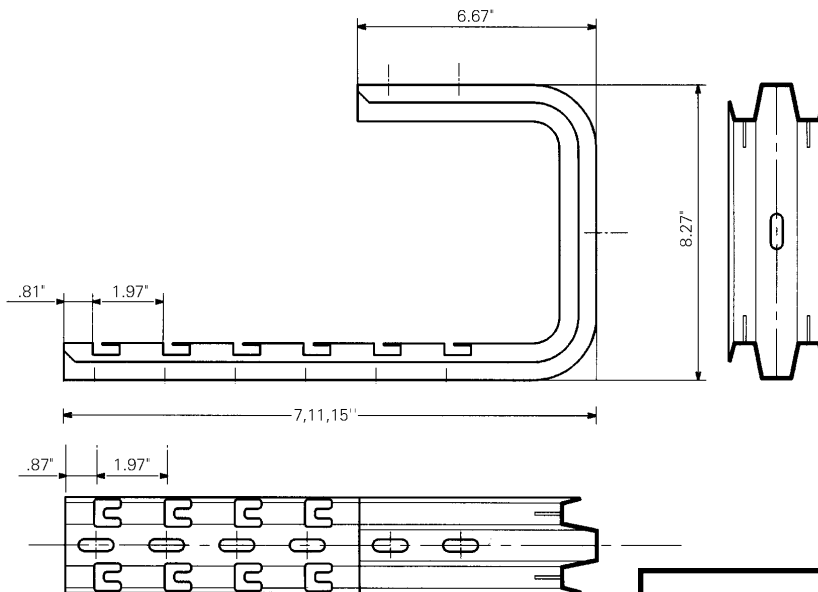

FAS C Brackets

- For cable tray installation under ceilings or overhangs.
- Saves installation time – patented FAS style attachment holds cable tray secure without nuts and bolts.
- Corrosion resistant pre-galvanized finish.
- Can be stacked for multiple levels of cable tray support.

FAS 
FAST ASSEMBLING SYSTEM

Part #	Description	lb.	Pk. qty.	Safety load/lb.
FAS C100	4" FAS C Bracket	1.4	1	259
FAS C200	8" FAS C Bracket	1.7	1	173
FAS C300	12" FAS C Bracket	1.9	1	108

CABLOFIL ^{INC.}

INNOVATORS IN CABLE MANAGEMENT