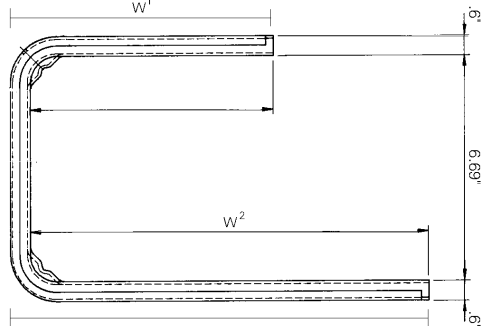

# CSC Bracket

- For cable tray installations under ceiling or overhangs.
- Use with tray widths up to 12".
- To secure tray to support: Use 1 fastener set (1 CE 25, 1 EZ BN 1/4) for tray widths up to 8". Use 2 fasteners for 12" wide tray.
- Corrosion resistant pre-galvanized finish.
- Can be stacked for multilevel Cablofil installations.

1.5" x .43"

Part #	Description	W <sup>1</sup>	W <sup>2</sup>	lb.	Pk. qty.	Safety load
CSC 100	4" C Bracket	3.87"	4.54"	1	1	259
CSC 200	8" C Bracket	5.84"	8.47"	1.5	1	216
CSC 300	12" C Bracket	7.8"	12.41"	1.9	1	108