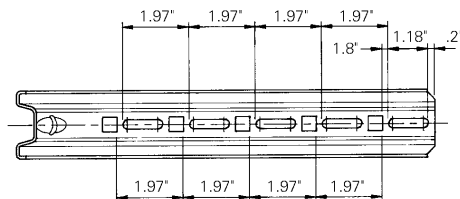

# CSC Bracket

- For cable tray installations under ceiling or overhangs.
- Use with tray widths up to 12".
- To secure tray to support: Use 1 fastener set (1 CE 25, 1 EZ BN 1/4) for tray widths up to 8". Use 2 fasteners for 12" wide tray.
- Corrosion resistant pre-galvanized finish.
- Can be stacked for multilevel Cablofil installations.

1.5" x .43"

Part #	Description	W <sup>1</sup>	W <sup>2</sup>	lb.	Pk. qty.	Safety load
CSC 100	4" C Bracket	3.87"	4.54"	1	1	259
CSC 200	8" C Bracket	5.84"	8.47"	1.5	1	216
CSC 300	12" C Bracket	7.8"	12.41"	1.9	1	108