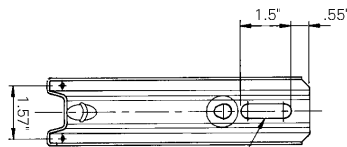

# CSC Bracket

- For cable tray installations under ceiling or overhangs.
- Use with tray widths up to 12".
- To secure tray to support: Use 1 fastener set (1 CE 25, 1 EZ BN 1/4) for tray widths up to 8". Use 2 fasteners for 12" wide tray.
- Corrosion resistant pre-galvanized finish.
- Can be stacked for multilevel Cablofil installations.

Part #	Description	W <sup>1</sup>	W <sup>2</sup>	lb.	Pk. qty.	Safety load
CSC 100	4" C Bracket	3.87"	4.54"	1	1	259
CSC 200	8" C Bracket	5.84"	8.47"	1.5	1	216
CSC 300	12" C Bracket	7.8"	12.41"	1.9	1	108