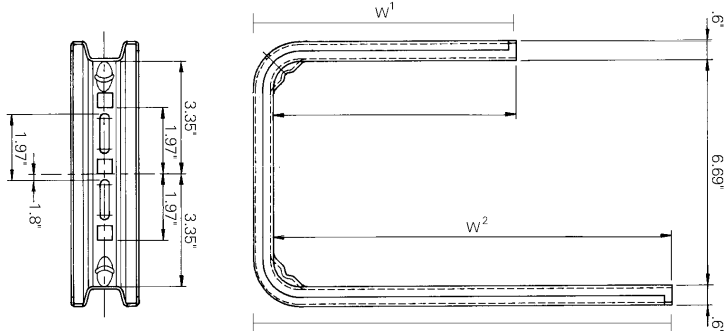

# CSC Bracket

- For cable tray installations under ceiling or overhangs.
- Use with tray widths up to 12".
- To secure tray to support: Use 1 fastener set (1 CE 25, 1 EZ BN 1/4) for tray widths up to 8". Use 2 fasteners for 12" wide tray.
- Corrosion resistant pre-galvanized finish.
- Can be stacked for multilevel Cablofil installations.

Part #	Description	W <sup>1</sup>	W <sup>2</sup>	lb.	Pk. qty.	Safety load
CSC 100	4" C Bracket	3.87"	4.54"	1	1	259
CSC 200	8" C Bracket	5.84"	8.47"	1.5	1	216
CSC 300	12" C Bracket	7.8"	12.41"	1.9	1	108