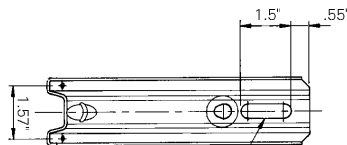

# CSC Bracket

- For cable tray installations under ceiling or overhangs.
- Use with tray widths up to 12".
- To secure tray to support: Use 1 fastener set (1 CE 25, 1 EZ BN 1/4) for tray widths up to 8". Use 2 fasteners for 12" wide tray.
- Corrosion resistant pre-galvanized finish.
- Can be stacked for multilevel Cablofil installations.

1.5" x .43"

Part #	Description	W <sup>1</sup>	W <sup>2</sup>	lb.	Pk. qty.	Safety load
CSC 100	4" C Bracket	3.87"	4.54"	1	1	259
CSC 200	8" C Bracket	5.84"	8.47"	1.5	1	216
CSC 300	12" C Bracket	7.8"	12.41"	1.9	1	108