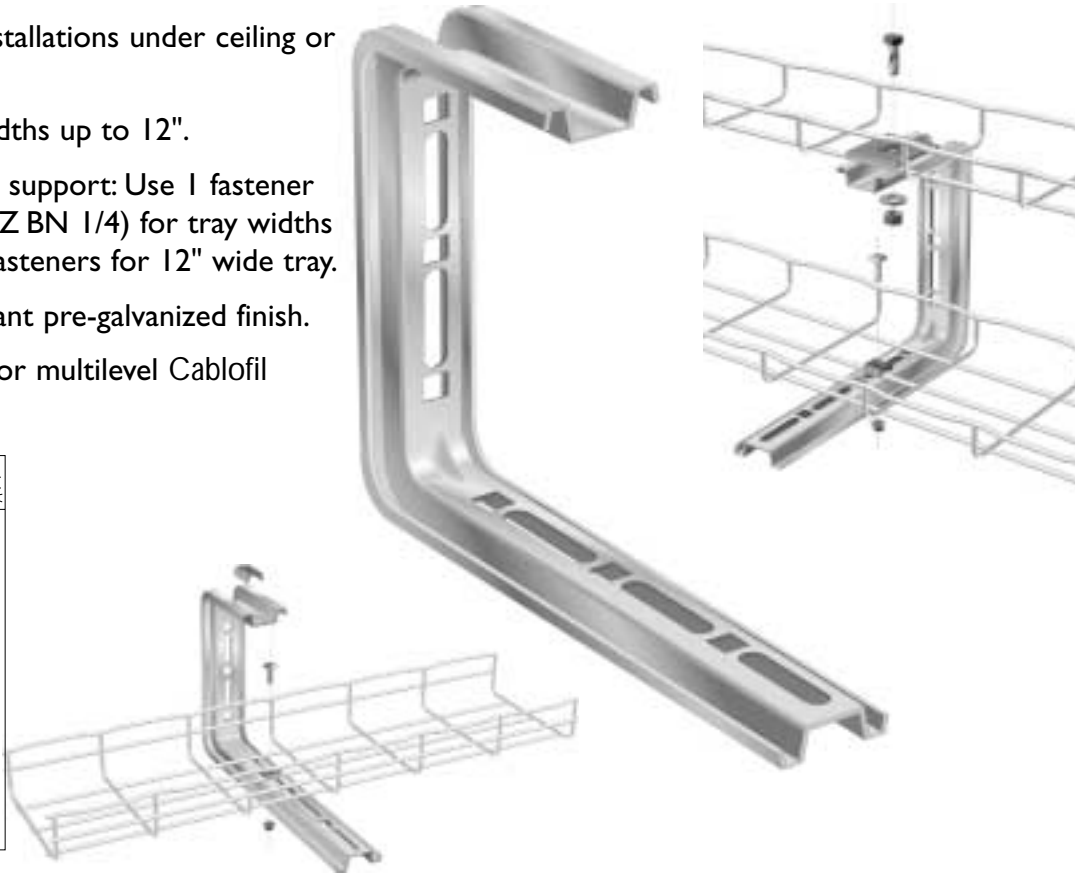

# CSC Bracket

- For cable tray installations under ceiling or overhangs.
- Use with tray widths up to 12".
- To secure tray to support: Use 1 fastener set (1 CE 25, 1 EZ BN 1/4) for tray widths up to 8". Use 2 fasteners for 12" wide tray.
- Corrosion resistant pre-galvanized finish.
- Can be stacked for multilevel Cablofil installations.

Part #	Description	W <sup>1</sup>	W <sup>2</sup>	lb.	Pk. qty.	Safety load
CSC 100	4" C Bracket	3.87"	4.54"	1	1	259
CSC 200	8" C Bracket	5.84"	8.47"	1.5	1	216
CSC 300	12" C Bracket	7.8"	12.41"	1.9	1	108