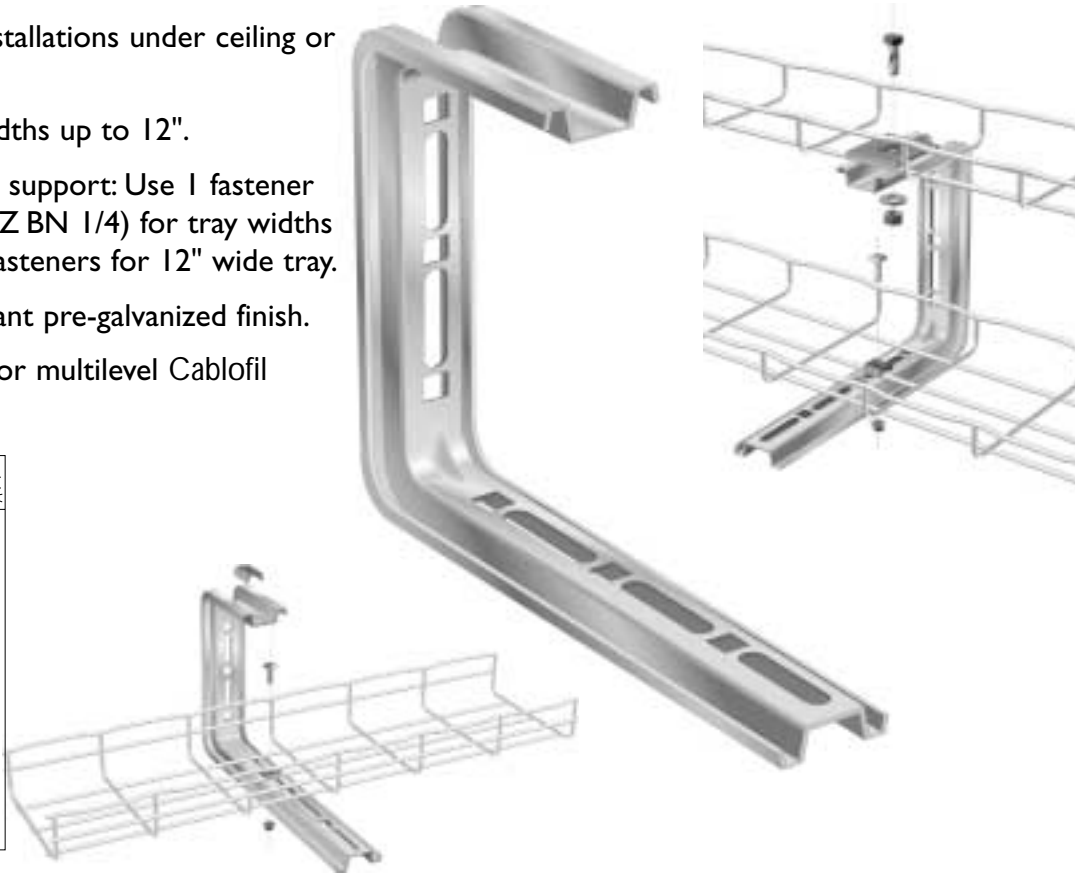

# CSC Bracket

- For cable tray installations under ceiling or overhangs.
- Use with tray widths up to 12".
- To secure tray to support: Use 1 fastener set (1 CE 25, 1 EZ BN 1/4) for tray widths up to 8". Use 2 fasteners for 12" wide tray.
- Corrosion resistant pre-galvanized finish.
- Can be stacked for multilevel Cablofil installations.

1.5" x .43"

Part #	Description	W <sup>1</sup>	W <sup>2</sup>	lb.	Pk. qty.	Safety load
CSC 100	4" C Bracket	3.87"	4.54"	1	1	259
CSC 200	8" C Bracket	5.84"	8.47"	1.5	1	216
CSC 300	12" C Bracket	7.8"	12.41"	1.9	1	108