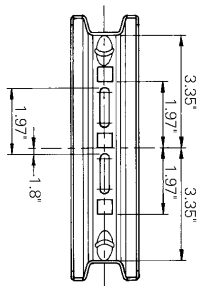

# CSC Bracket

- For cable tray installations under ceiling or overhangs.
- Use with tray widths up to 12".
- To secure tray to support: Use 1 fastener set (1 CE 25, 1 EZ BN 1/4) for tray widths up to 8". Use 2 fasteners for 12" wide tray.
- Corrosion resistant pre-galvanized finish.
- Can be stacked for multilevel Cablofil installations.

1.5" x .43"

Part #	Description	W <sup>1</sup>	W <sup>2</sup>	lb.	Pk. qty.	Safety load
CSC 100	4" C Bracket	3.87"	4.54"	1	1	259
CSC 200	8" C Bracket	5.84"	8.47"	1.5	1	216
CSC 300	12" C Bracket	7.8"	12.41"	1.9	1	108