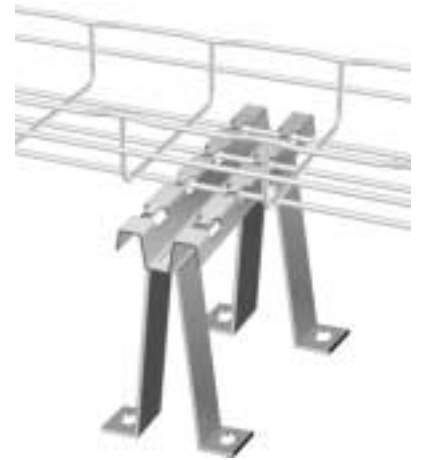

UFS 150 Under Floor Support Stand

- Predrilled mounting holes.
- Patented FAS style attachment secures tray without nuts and bolts.
- Use a single support for narrow tray widths – [up to 12"] use 2 for wider tray.
- Corrosion resistant pre-galvanized finish.

FAS
FAST ASSEMBLING SYSTEM

Part #	Description	lb.	Pk. qty.
UFS 150/200	6" High Under Floor Support Stand	1.3	1

CABLOFIL
NO.

INNOVATORS IN CABLE MANAGEMENT

tel 314-588-8608
800-658-4641
fax 314-588-8611
www.cablofil.com