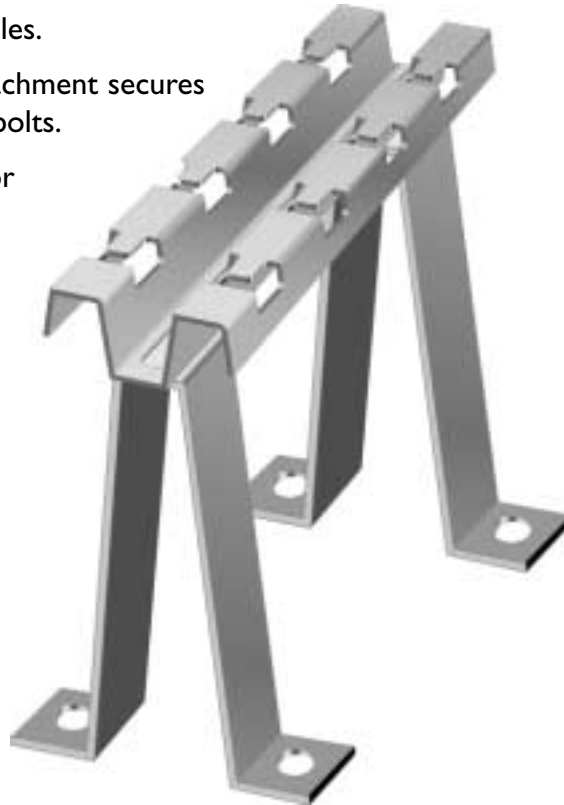

UFS 150 Under Floor Support Stand

- Predrilled mounting holes.
- Patented FAS style attachment secures tray without nuts and bolts.
- Use a single support for narrow tray widths – [up to 12"] use 2 for wider tray.
- Corrosion resistant pre-galvanized finish.

FAS
FAST ASSEMBLING SYSTEM

Part #	Description	lb.	Pk. qty.
UFS 150/200	6" High Under Floor Support Stand	1.3	1

CABLOFIL
NO.

INNOVATORS IN CABLE MANAGEMENT

tel 314-588-8608
800-658-4641
fax 314-588-8611
www.cablofil.com