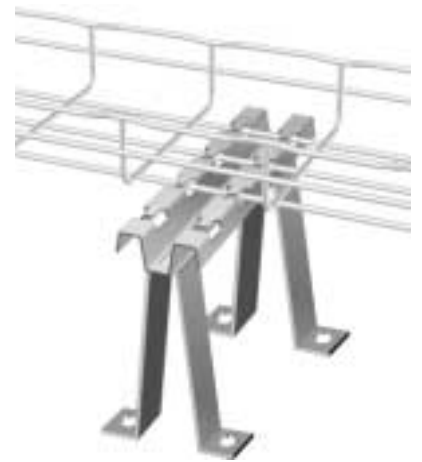

UFS 150 Under Floor Support Stand

- Predrilled mounting holes.
- Patented FAS style attachment secures tray without nuts and bolts.
- Use a single support for narrow tray widths – [up to 12"] use 2 for wider tray.
- Corrosion resistant pre-galvanized finish.

FAS
FAST ASSEMBLING SYSTEM

| Part # | Description | lb. | Pk. qty. |
|-------------|-----------------------------------|-----|----------|
| UFS 150/200 | 6" High Under Floor Support Stand | 1.3 | 1 |

CABLOFIL
INC.