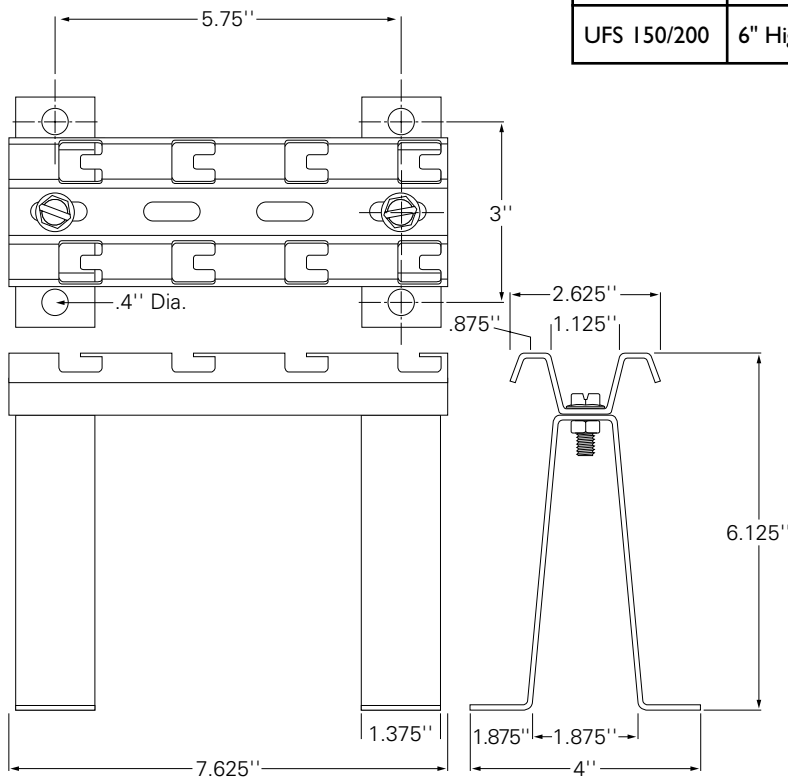

UFS 150 Under Floor Support Stand

- Predrilled mounting holes.
- Patented FAS style attachment secures tray without nuts and bolts.
- Use a single support for narrow tray widths – [up to 12"] use 2 for wider tray.
- Corrosion resistant pre-galvanized finish.

FAS
FAST ASSEMBLING SYSTEM

Part #	Description	lb.	Pk. qty.
UFS 150/200	6" High Under Floor Support Stand	1.3	1

CABLOFIL
NO.

INNOVATORS IN CABLE MANAGEMENT

tel 314-588-8608
800-658-4641
fax 314-588-8611
www.cablofil.com