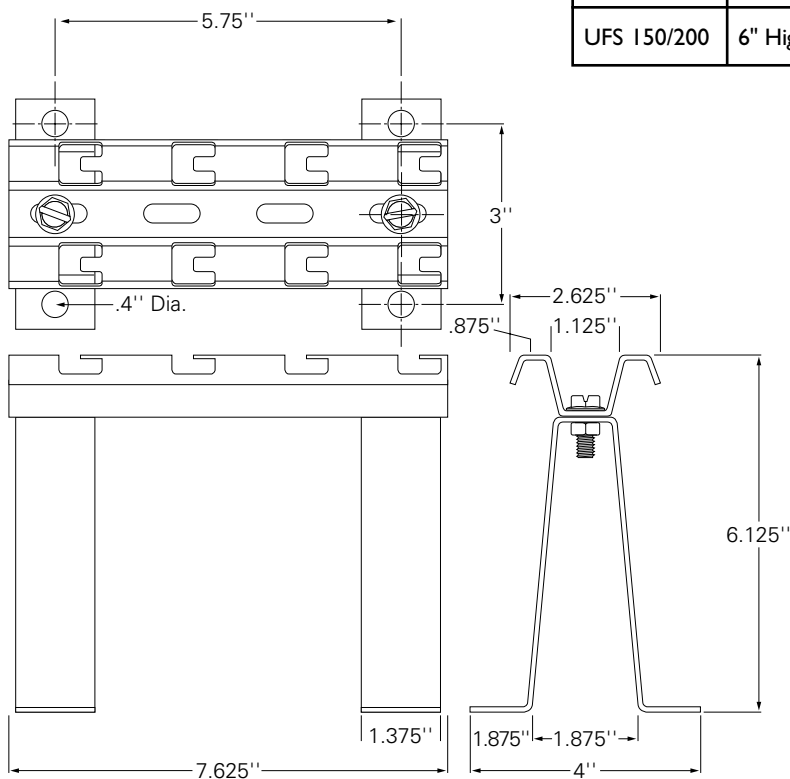

UFS 150 Under Floor Support Stand

- Predrilled mounting holes.
- Patented FAS style attachment secures tray without nuts and bolts.
- Use a single support for narrow tray widths – [up to 12"] use 2 for wider tray.
- Corrosion resistant pre-galvanized finish.

FAS
FAST ASSEMBLING SYSTEM

| Part # | Description | lb. | Pk. qty. |
|-------------|-----------------------------------|-----|----------|
| UFS 150/200 | 6" High Under Floor Support Stand | 1.3 | 1 |

CABLOFIL
INC.