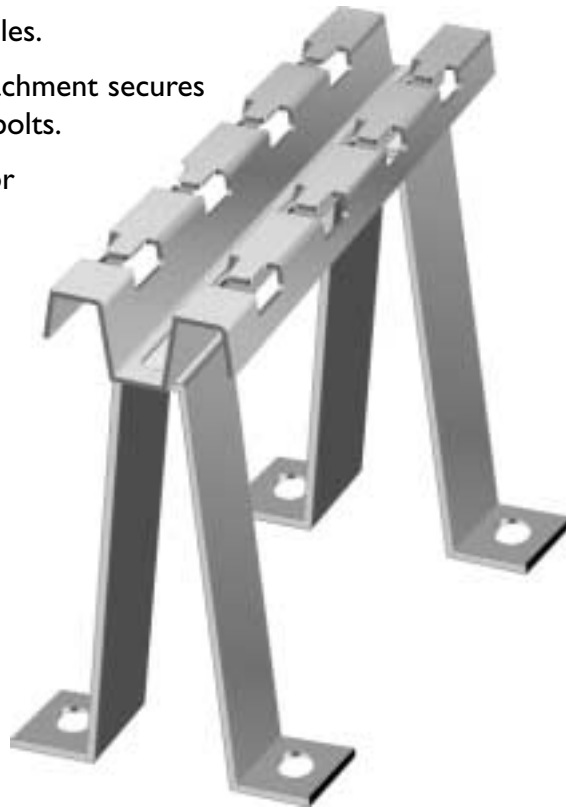

UFS 150 Under Floor Support Stand

- Predrilled mounting holes.
- Patented FAS style attachment secures tray without nuts and bolts.
- Use a single support for narrow tray widths – [up to 12"] use 2 for wider tray.
- Corrosion resistant pre-galvanized finish.

FAS
FAST ASSEMBLING SYSTEM

| Part # | Description | lb. | Pk. qty. |
|-------------|-----------------------------------|-----|----------|
| UFS 150/200 | 6" High Under Floor Support Stand | 1.3 | 1 |

CABLOFIL
INC.