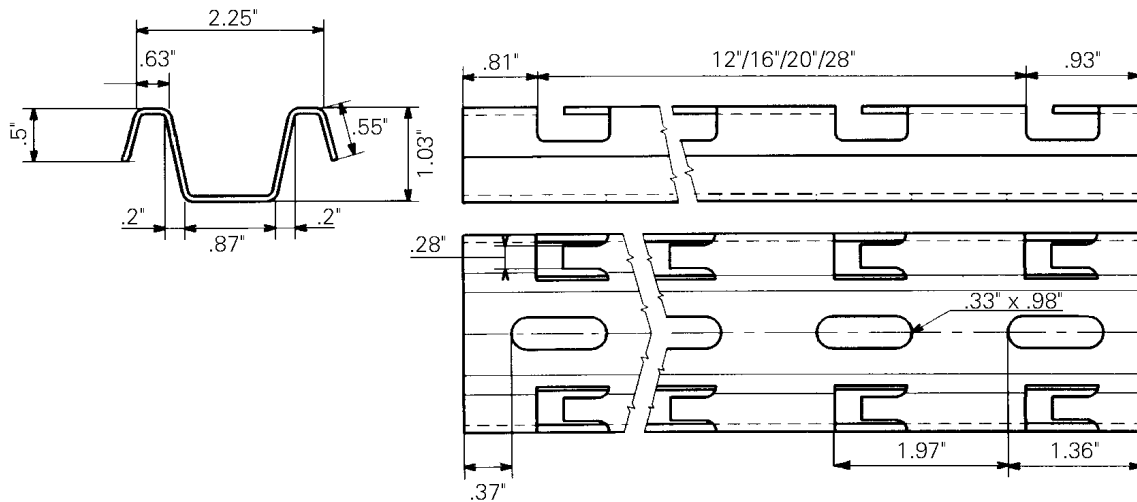

# 22" FAS Profile

## For Installation Under Raised Access Floors

- Saves installation time – patented FAS style attachment holds cable tray secure without nuts and bolts.
- 2 UFC under floor support clamps are required for installation. (not included)
- Corrosion resistant pre-galvanized finish.

Part #	Description	lb.	Pk. qty.
FAS P550	22" FAS Profile For Under Floor Installation (Requires 2 UFC's, 2 CE 25 and 2 EZ BN 1/4 — to be purchased separately)	1.4	1

**CABLOFIL** <sup>INC.</sup>

INNOVATORS IN CABLE MANAGEMENT