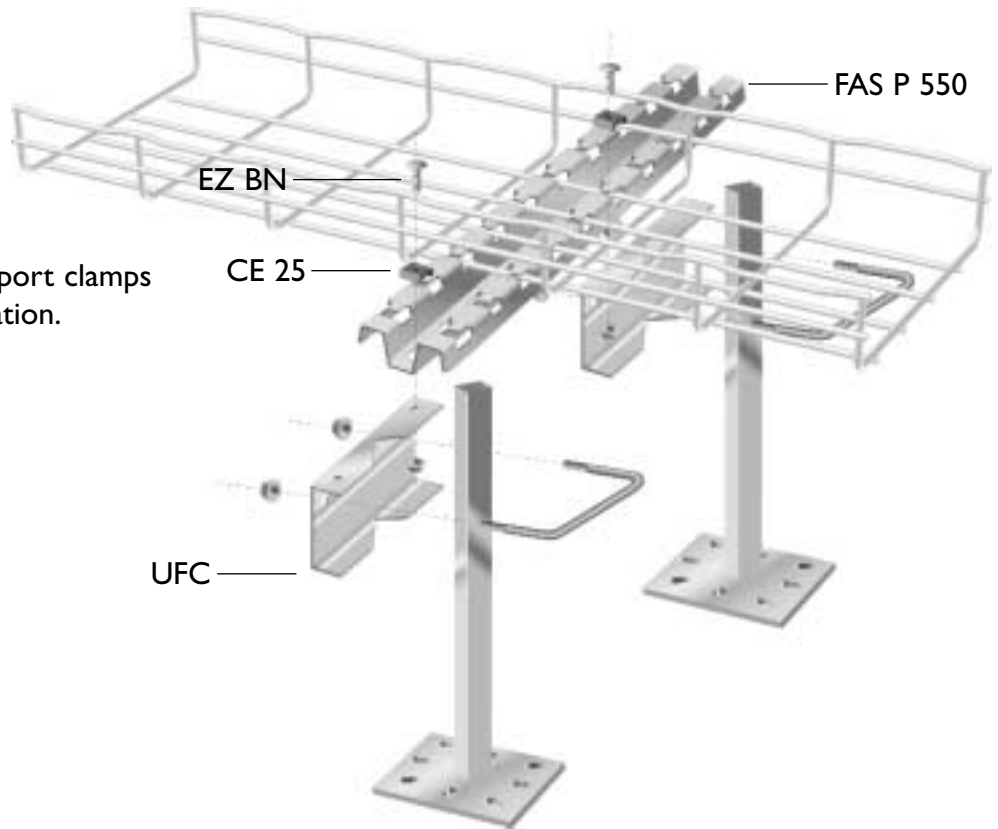

# 22" FAS Profile

## For Installation Under Raised Access Floors

- Saves installation time – patented FAS style attachment holds cable tray secure without nuts and bolts.
- 2 UFC under floor support clamps are required for installation. (not included)
- Corrosion resistant pre-galvanized finish.

Part #	Description	lb.	Pk. qty.
FAS P550	22" FAS Profile For Under Floor Installation (Requires 2 UFC's, 2 CE 25 and 2 EZ BN 1/4 — to be purchased separately)	1.4	1

**CABLOFIL** <sup>INC.</sup>

INNOVATORS IN CABLE MANAGEMENT