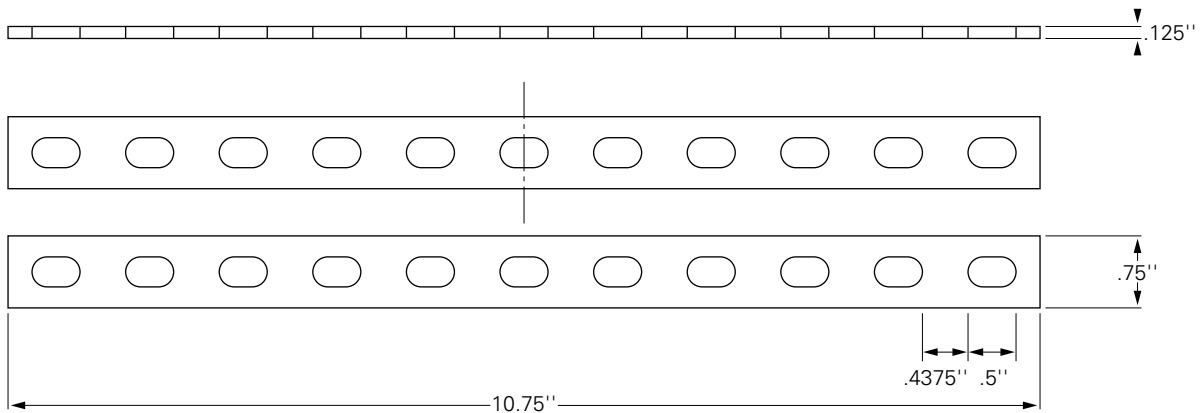

ED 275 Universal

- Splices any two sections of Cablofil.
- Other parts needed – EZ BN 1/4, CE 25 or CE 30.
- Electro zinc plated.
- Can be cut to fit with a bolt cutter.
- Can be bent for use in tees, elbows, etc.

Part #	Description	lb.	Pk. qty.
ED 275	ED 275 Universal Splice Bars	13.9	50

CABLOFIL ^{INC.}

INNOVATORS IN CABLE MANAGEMENT

tel 314-588-8608
800-658-4641
fax 314-588-8611
www.cablofil.com