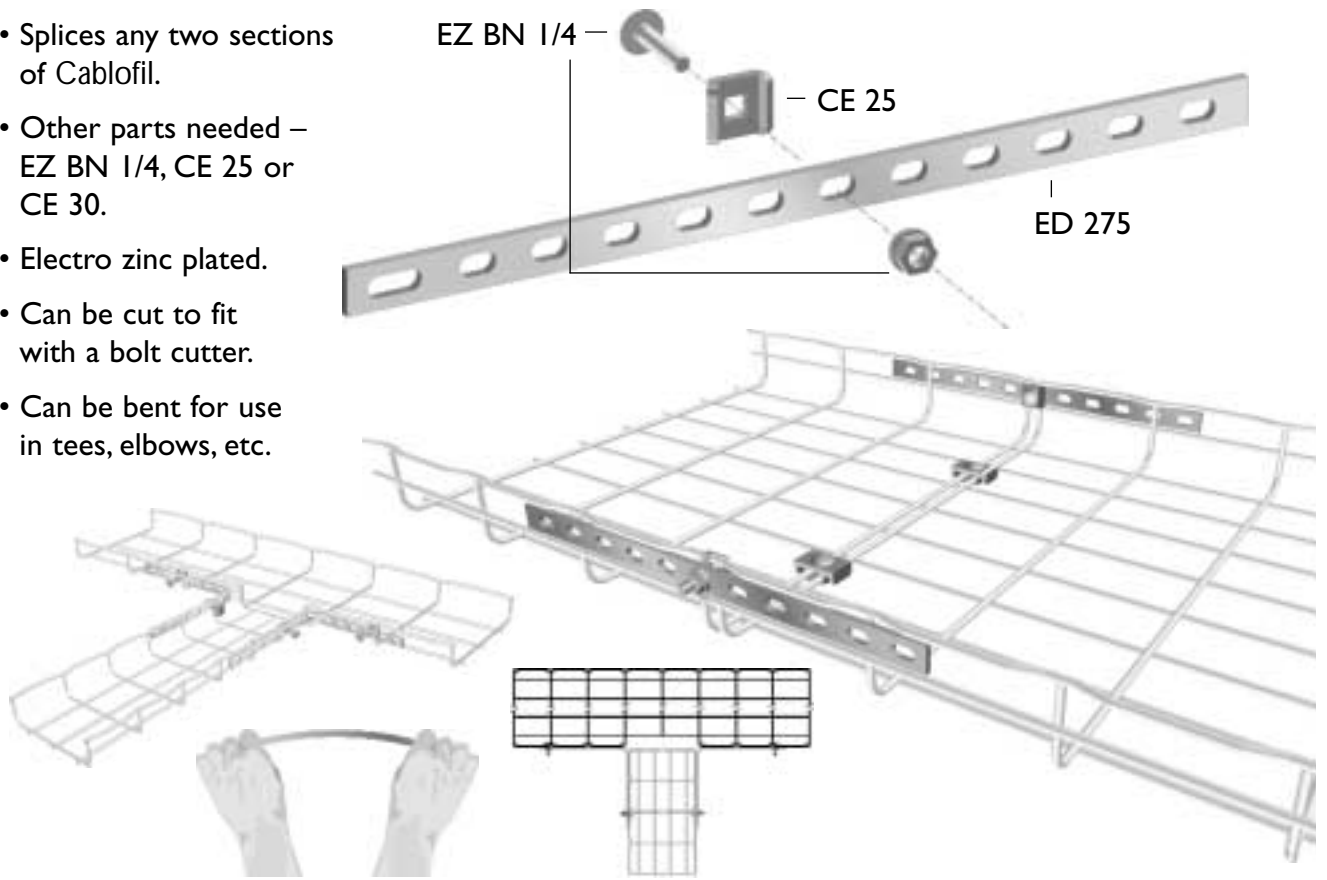

ED 275 Universal

- Splices any two sections of Cablofil.
- Other parts needed – EZ BN 1/4, CE 25 or CE 30.
- Electro zinc plated.
- Can be cut to fit with a bolt cutter.
- Can be bent for use in tees, elbows, etc.

Part #	Description	lb.	Pk. qty.
ED 275	ED 275 Universal Splice Bars	13.9	50

CABLOFIL ^{INC.}

INNOVATORS IN CABLE MANAGEMENT

tel 314-588-8608
800-658-4641
fax 314-588-8611
www.cablofil.com