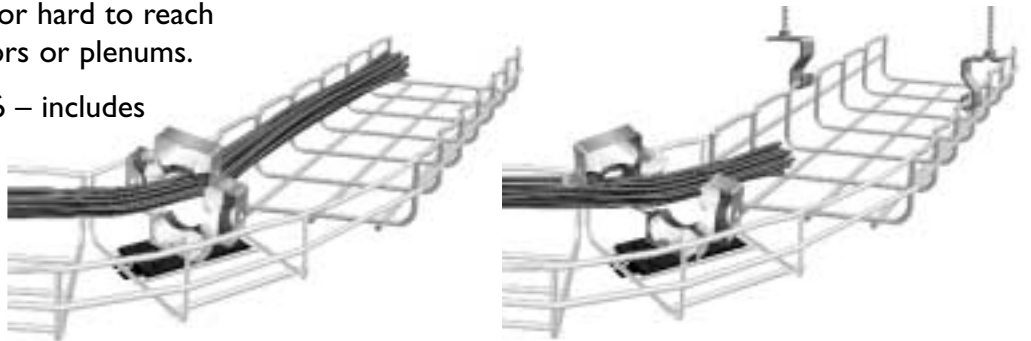

FAS Roller

- Easy open gate allows full access to FAS Roller.
- Unique 4 roller design prevents cable snagging.
- Bi-color rollers show roller turn at a distance which prevents burning the cable while being pulled.
- Multifix™ poly swivel base attaches directly to Cablofil without tools.
- Can also be attached with bolts or handy clamp provided in kit.
- Use FAS Roller as a permanent part of a tray installation in horizontal and vertical pathways – for hard to reach areas, i.e., access floors or plenums.
- Sold only in sets of 6 – includes handy carrying case.

FAS
FAST ASSEMBLY SYSTEM

Part #	Description	lb.	Pk. qty.
FAS Roller	2 1/2" Capacity Roller Guide	11.2	6 Rollers Per Kit

1/4" Round head screw with wing nut

CABLOFIL
INNOVATORS IN CABLE MANAGEMENT

tel 314-588-8608
800-658-4641
fax 314-588-8611
www.cablofil.com