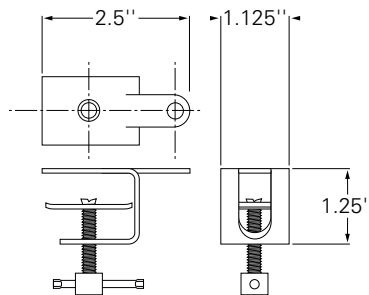

FAS Roller

- Easy open gate allows full access to FAS Roller.
- Unique 4 roller design prevents cable snagging.
- Bi-color rollers show roller turn at a distance which prevents burning the cable while being pulled.
- Multifix™ poly swivel base attaches directly to Cablofil without tools.
- Can also be attached with bolts or handy clamp provided in kit.
- Use FAS Roller as a permanent part of a tray installation in horizontal and vertical pathways – for hard to reach areas, i.e., access floors or plenums.
- Sold only in sets of 6 – includes handy carrying case.

FAS
FAST ASSEMBLY SYSTEM

Part #	Description	lb.	Pk. qty.
FAS Roller	2 1/2" Capacity Roller Guide	11.2	6 Rollers Per Kit

1/4" Round head screw with wing nut

CABLOFIL
INNOVATORS IN CABLE MANAGEMENT

tel 314-588-8608
800-658-4641
fax 314-588-8611
www.cablofil.com