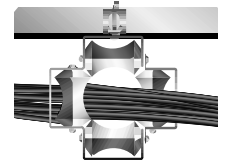

FAS Roller

- Easy open gate allows full access to FAS Roller.
- Unique 4 roller design prevents cable snagging.
- Bi-color rollers show roller turn at a distance which prevents burning the cable while being pulled.
- Multifix™ poly swivel base attaches directly to Cablofil without tools.
- Can also be attached with bolts or handy clamp provided in kit.
- Use FAS Roller as a permanent part of a tray installation in horizontal and vertical pathways – for hard to reach areas, i.e., access floors or plenums.
- Sold only in sets of 6 – includes handy carrying case.

FAS
FAST ASSEMBLY SYSTEM

Part #	Description	lb.	Pk. qty.
FAS Roller	2 1/2" Capacity Roller Guide	11.2	6 Rollers Per Kit

1/4" Round head screw with wing nut

CABLOFIL
INNOVATORS IN CABLE MANAGEMENT

tel 314-588-8608
800-658-4641
fax 314-588-8611
www.cablofil.com