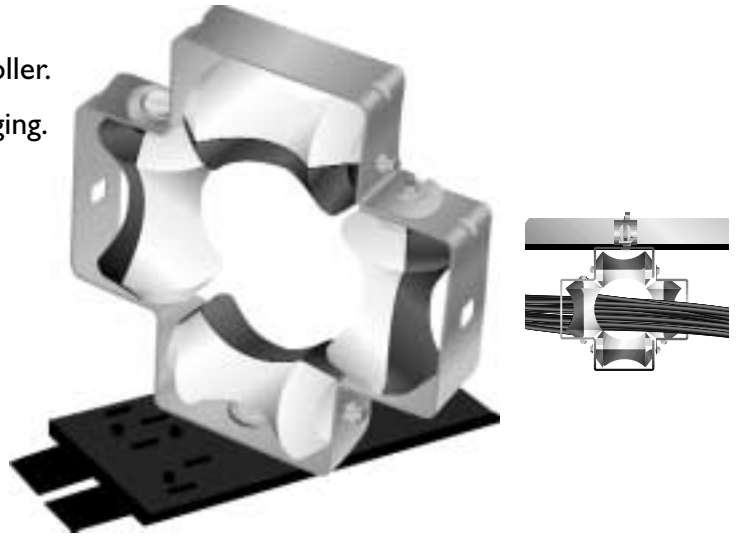

FAS Roller

- Easy open gate allows full access to FAS Roller.
- Unique 4 roller design prevents cable snagging.
- Bi-color rollers show roller turn at a distance which prevents burning the cable while being pulled.
- Multifix™ poly swivel base attaches directly to Cablofil without tools.
- Can also be attached with bolts or handy clamp provided in kit.
- Use FAS Roller as a permanent part of a tray installation in horizontal and vertical pathways – for hard to reach areas, i.e., access floors or plenums.
- Sold only in sets of 6 – includes handy carrying case.

FAS
FAST ASSEMBLY SYSTEM

Part #	Description	lb.	Pk. qty.
FAS Roller	2 1/2" Capacity Roller Guide	11.2	6 Rollers Per Kit

1/4" Round head screw with wing nut

CABLOFIL
INNOVATORS IN CABLE MANAGEMENT

tel 314-588-8608
800-658-4641
fax 314-588-8611
www.cablofil.com