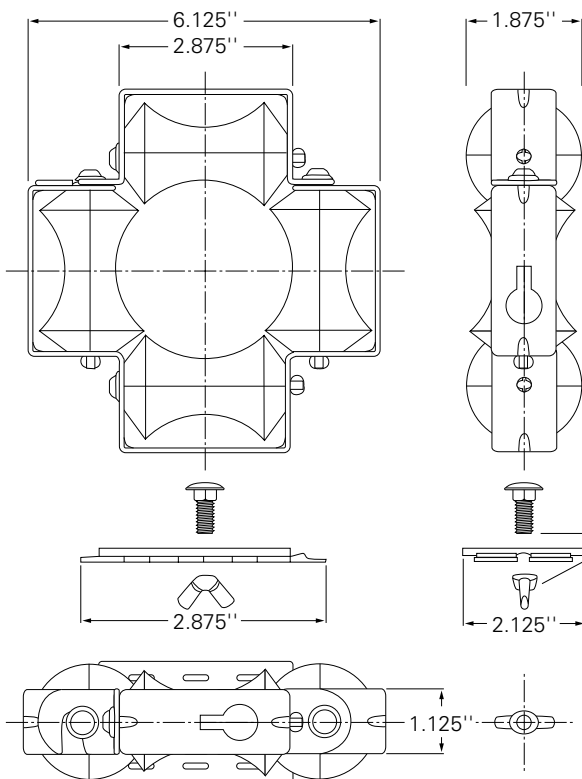

FAS Roller

- Easy open gate allows full access to FAS Roller.
- Unique 4 roller design prevents cable snagging.
- Bi-color rollers show roller turn at a distance which prevents burning the cable while being pulled.
- Multifix™ poly swivel base attaches directly to Cablofil without tools.
- Can also be attached with bolts or handy clamp provided in kit.
- Use FAS Roller as a permanent part of a tray installation in horizontal and vertical pathways – for hard to reach areas, i.e., access floors or plenums.
- Sold only in sets of 6 – includes handy carrying case.

FAS
FAST ASSEMBLY SYSTEM

Part #	Description	lb.	Pk. qty.
FAS Roller	2 1/2" Capacity Roller Guide	11.2	6 Rollers Per Kit

1/4" Round head screw with wing nut

CABLOFIL
INNOVATORS IN CABLE MANAGEMENT

tel 314-588-8608
800-658-4641
fax 314-588-8611
www.cablofil.com