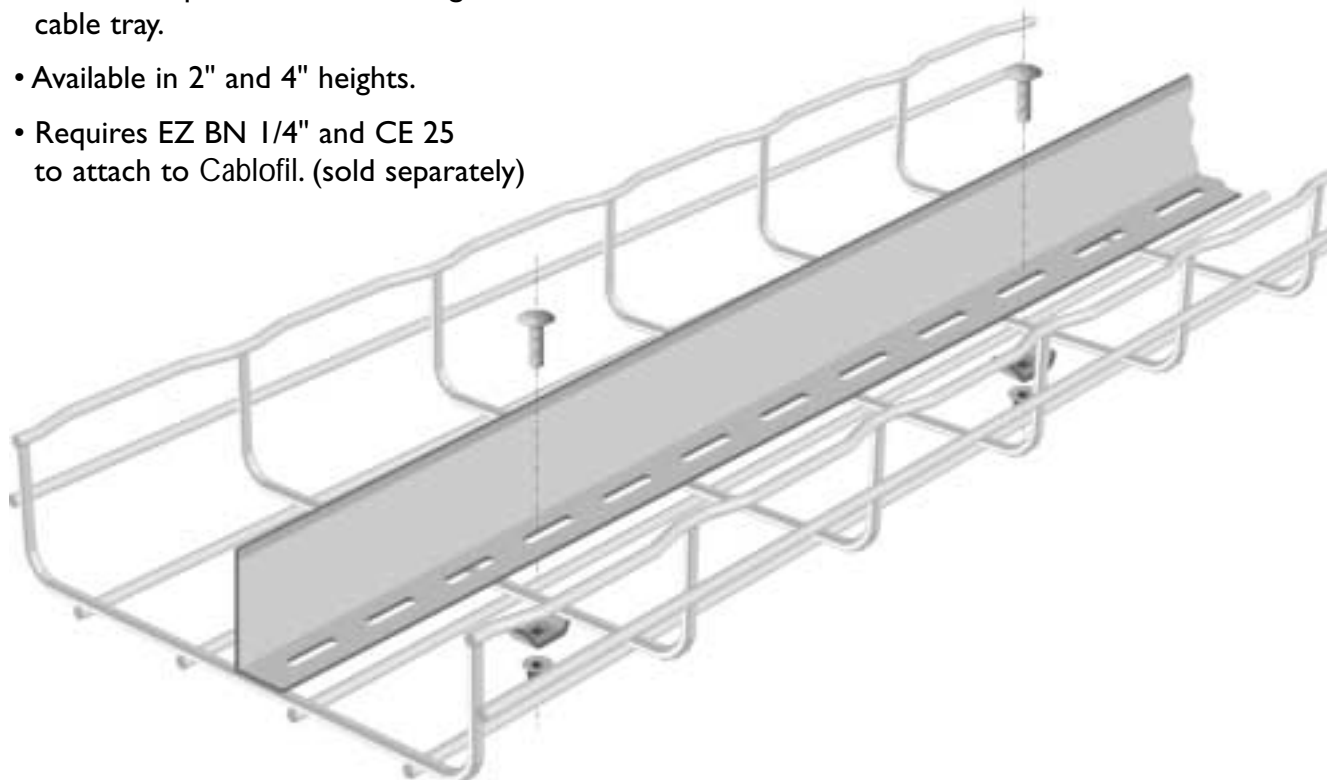

COT Tray Divider

- For wire separation within a single cable tray.
- Available in 2" and 4" heights.
- Requires EZ BN 1/4" and CE 25 to attach to Cablofil. (sold separately)

Part #	Description	lb.	H	Pk. qty.
COT 54	2" Tray Divider	3.5	2"	1
COT 105	4" Tray Divider	5.6	4"	1