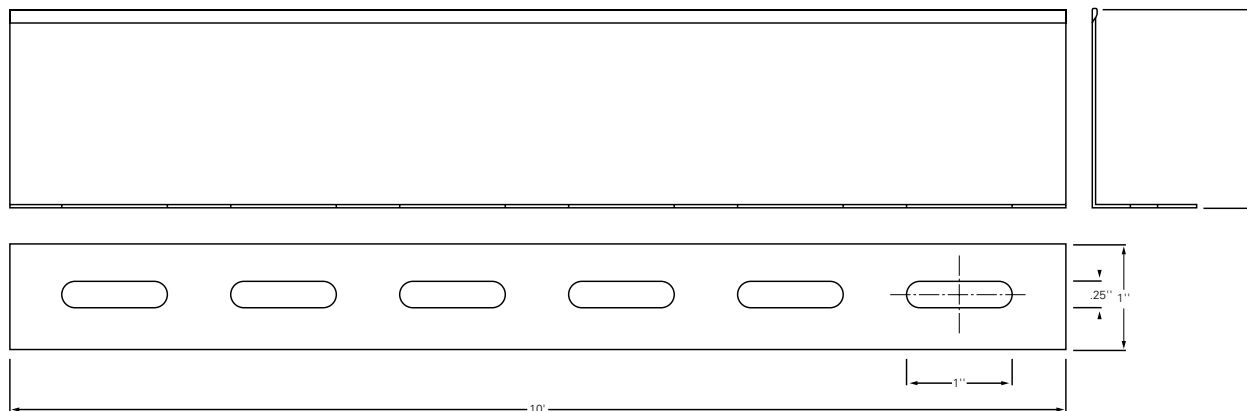

COT Tray Divider

- For wire separation within a single cable tray.
- Available in 2" and 4" heights.
- Requires EZ BN 1/4" and CE 25 to attach to Cablofil. (sold separately)

Part #	Description	lb.	H	Pk. qty.
COT 54	2" Tray Divider	3.5	2"	1
COT 105	4" Tray Divider	5.6	4"	1