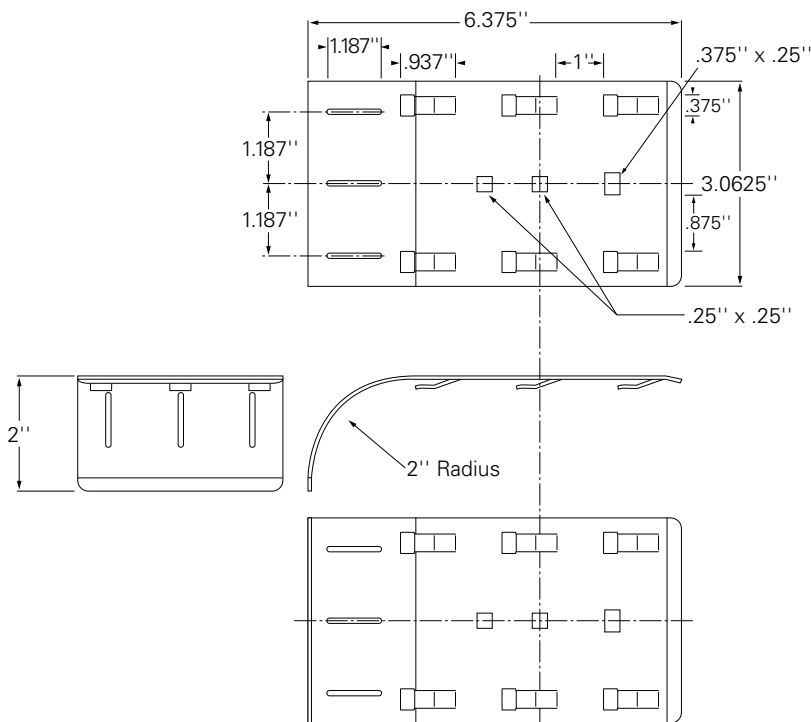

Cablexit

- Protects cable when exiting and entering tray.
- Attach to tray with built-in tabs or use a bolt connection.
- Corrosion resistant galvanized finish.
- 2" radius eases strain on cables.
- Can be used as a radius limiter on tees, crosses and and elbows.