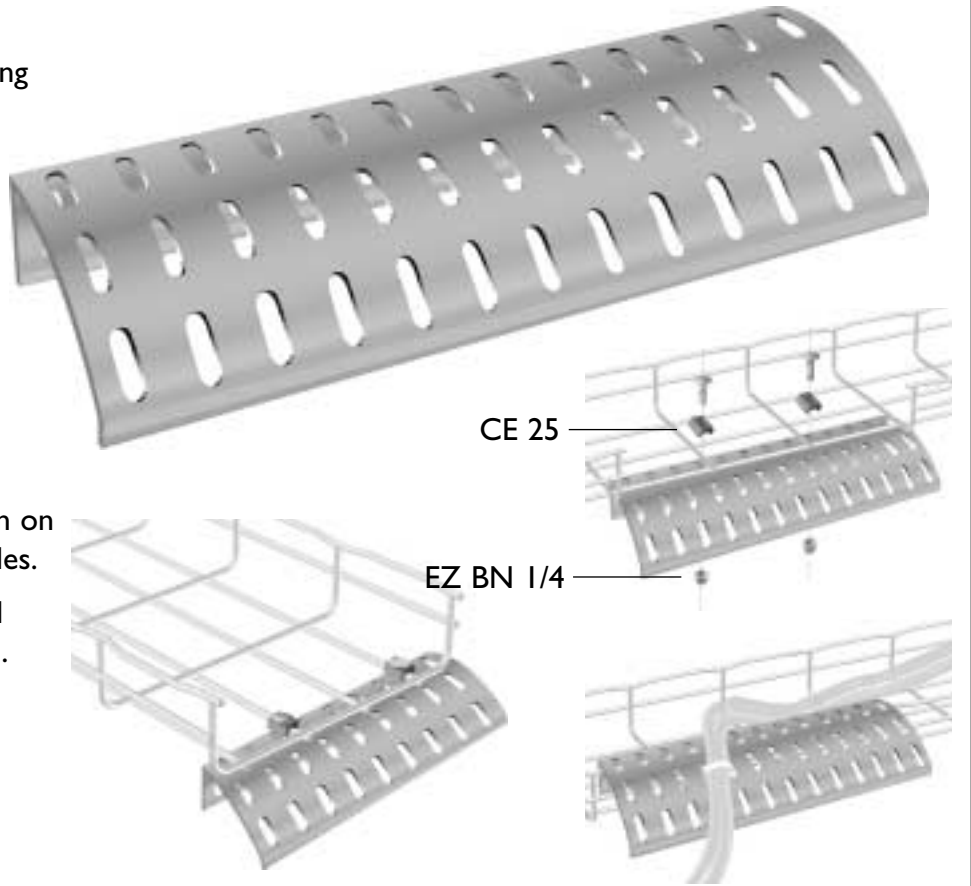

# Cable Drop Out

- Protects cables when exiting and entering tray.
- Attach to tray with EZ BN 1/4 and CE 25. (sold separately)
- Slotted design allows for cable tie or velcro tiwrap cable attachment.
- Corrosion resistant pre-galvanized finish.
- 7" radius bend eases strain on category 5/fiber optic cables.
- Helps maintain a "neat and workman like" appearance.