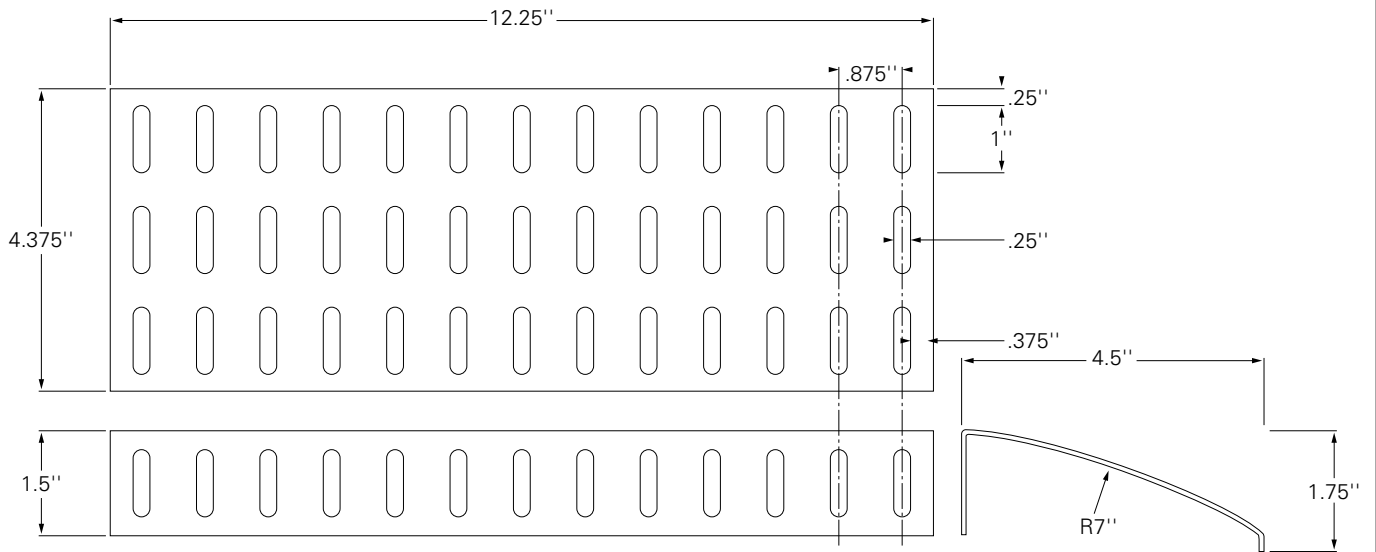

# Cable Drop Out

- Protects cables when exiting and entering tray.
- Attach to tray with EZ BN 1/4 and CE 25. (sold separately)
- Slotted design allows for cable tie or velcro tiwrap cable attachment.
- Corrosion resistant pre-galvanized finish.
- 7" radius bend eases strain on category 5/fiber optic cables.
- Helps maintain a "neat and workman like" appearance.