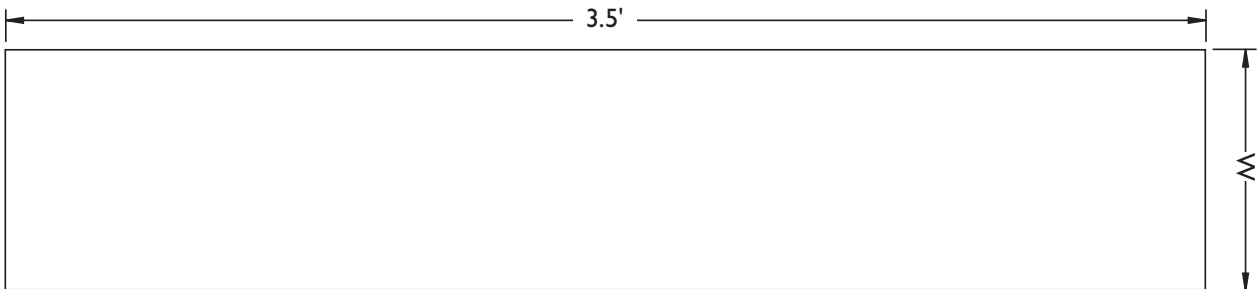

# Cablofil Tray Insert

- Each package contains three 3.5 foot inserts to cover 10 feet of tray.
- Each insert is made of 1 mm galvanized metal and measures 3.5' in length.

Use inserts to hide exposed cable.

Part #	Description	W	lb.	Pk. qty.
Insert 50	Solid Bottom Insert	2"	1.50	2
Insert 100	Solid Bottom Insert	4"	2.03	2
Insert 150	Solid Bottom Insert	6"	3.50	2
Insert 200	Solid Bottom Insert	8"	4.24	2
Insert 300	Solid Bottom Insert	12"	7.16	2
Insert 450	Solid Bottom Insert	18"	8.95	2
Insert 500	Solid Bottom Insert	20"	10.20	2
Insert 600	Solid Bottom Insert	24"	12.50	2