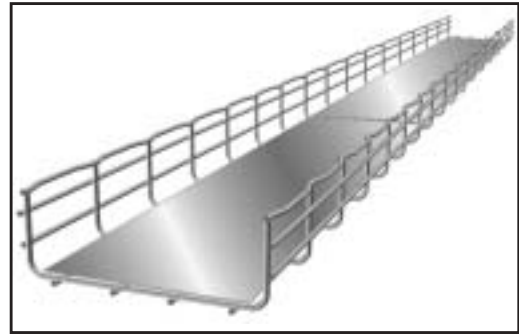

# Cablofil Tray Insert

- Each package contains three 3.5 foot inserts to cover 10 feet of tray.
- Each insert is made of 1 mm galvanized metal and measures 3.5' in length.

Use inserts to hide exposed cable.